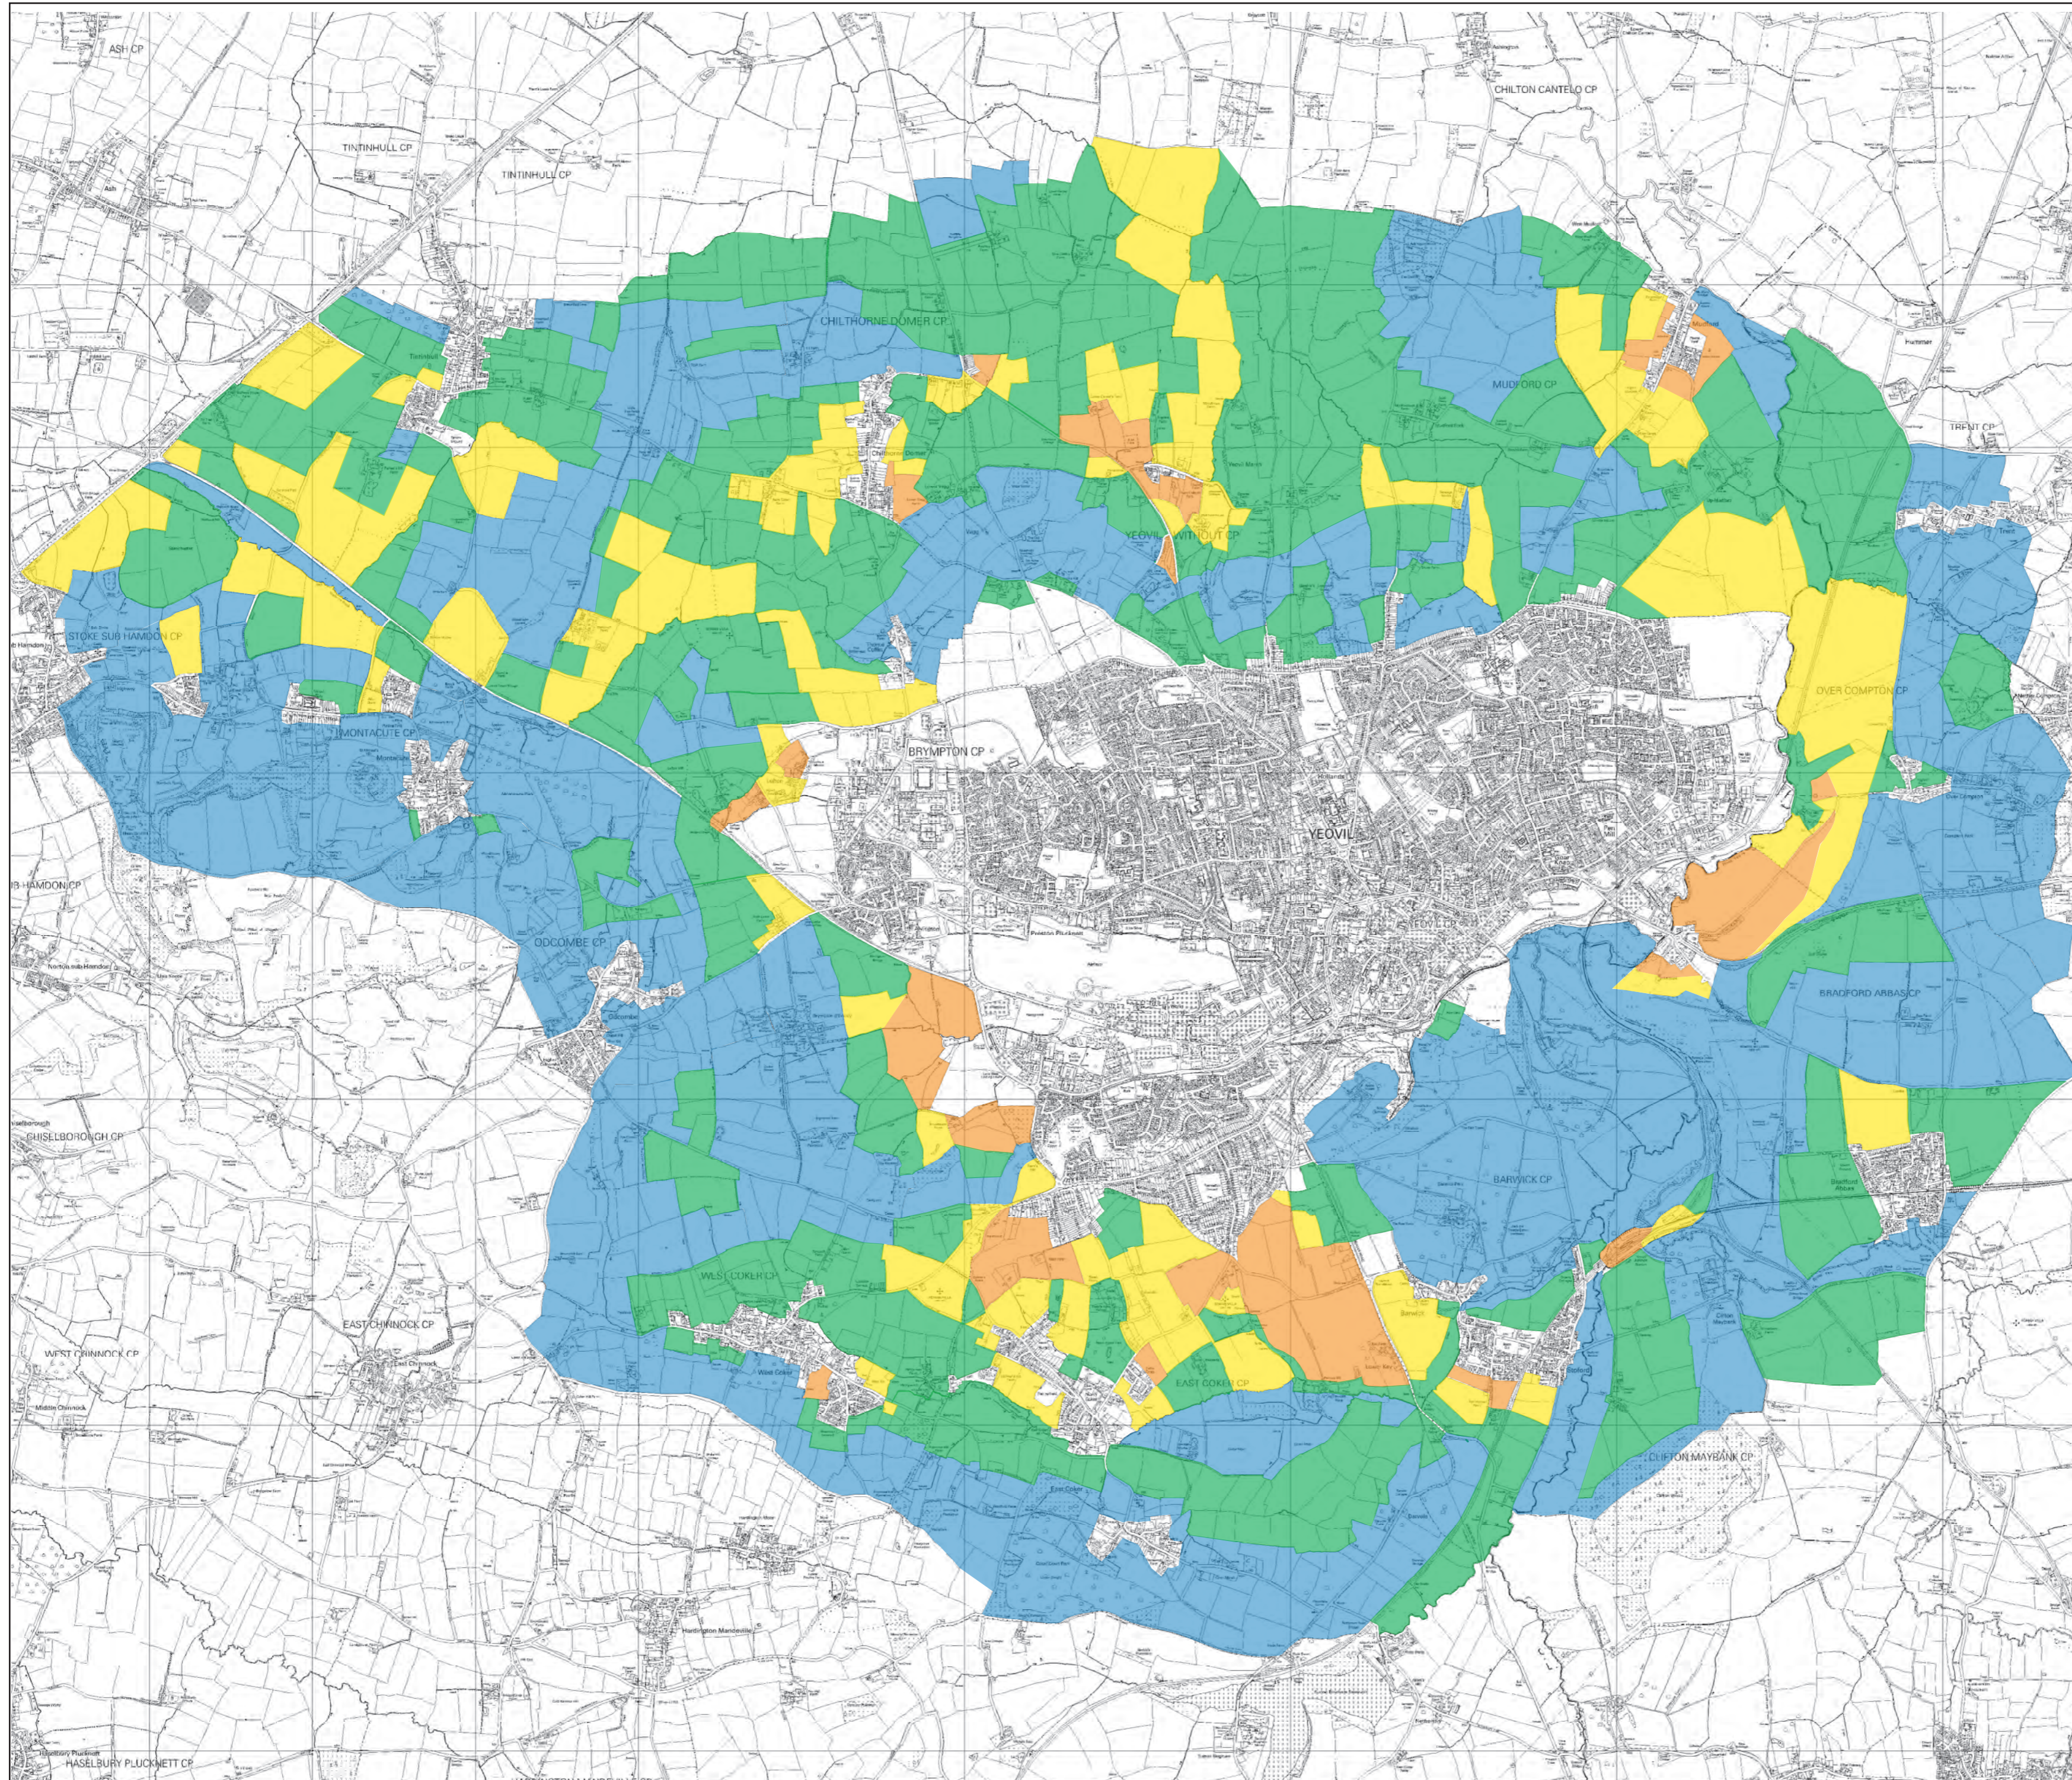

# Figure 5 - Landscape Capacity Yeovil

- Landscape with a high capacity to accommodate built development
- Landscape with a moderate - high capacity to accommodate built development
- Landscape with a moderate capacity to accommodate built development
- Landscape with a moderate-low capacity to accommodate built development
- Landscape with a low capacity to accommodate built development

scale 1:27,500 @ A2

This map is reproduced from Ordnance Survey material with the permission of Ordnance Survey on behalf of the Controller of Her Majesty's Stationery Office © Crown copyright. Unauthorised reproduction infringes Crown copyright and may lead to prosecution or civil proceedings. South Somerset District Council – LA100019471 - 2008