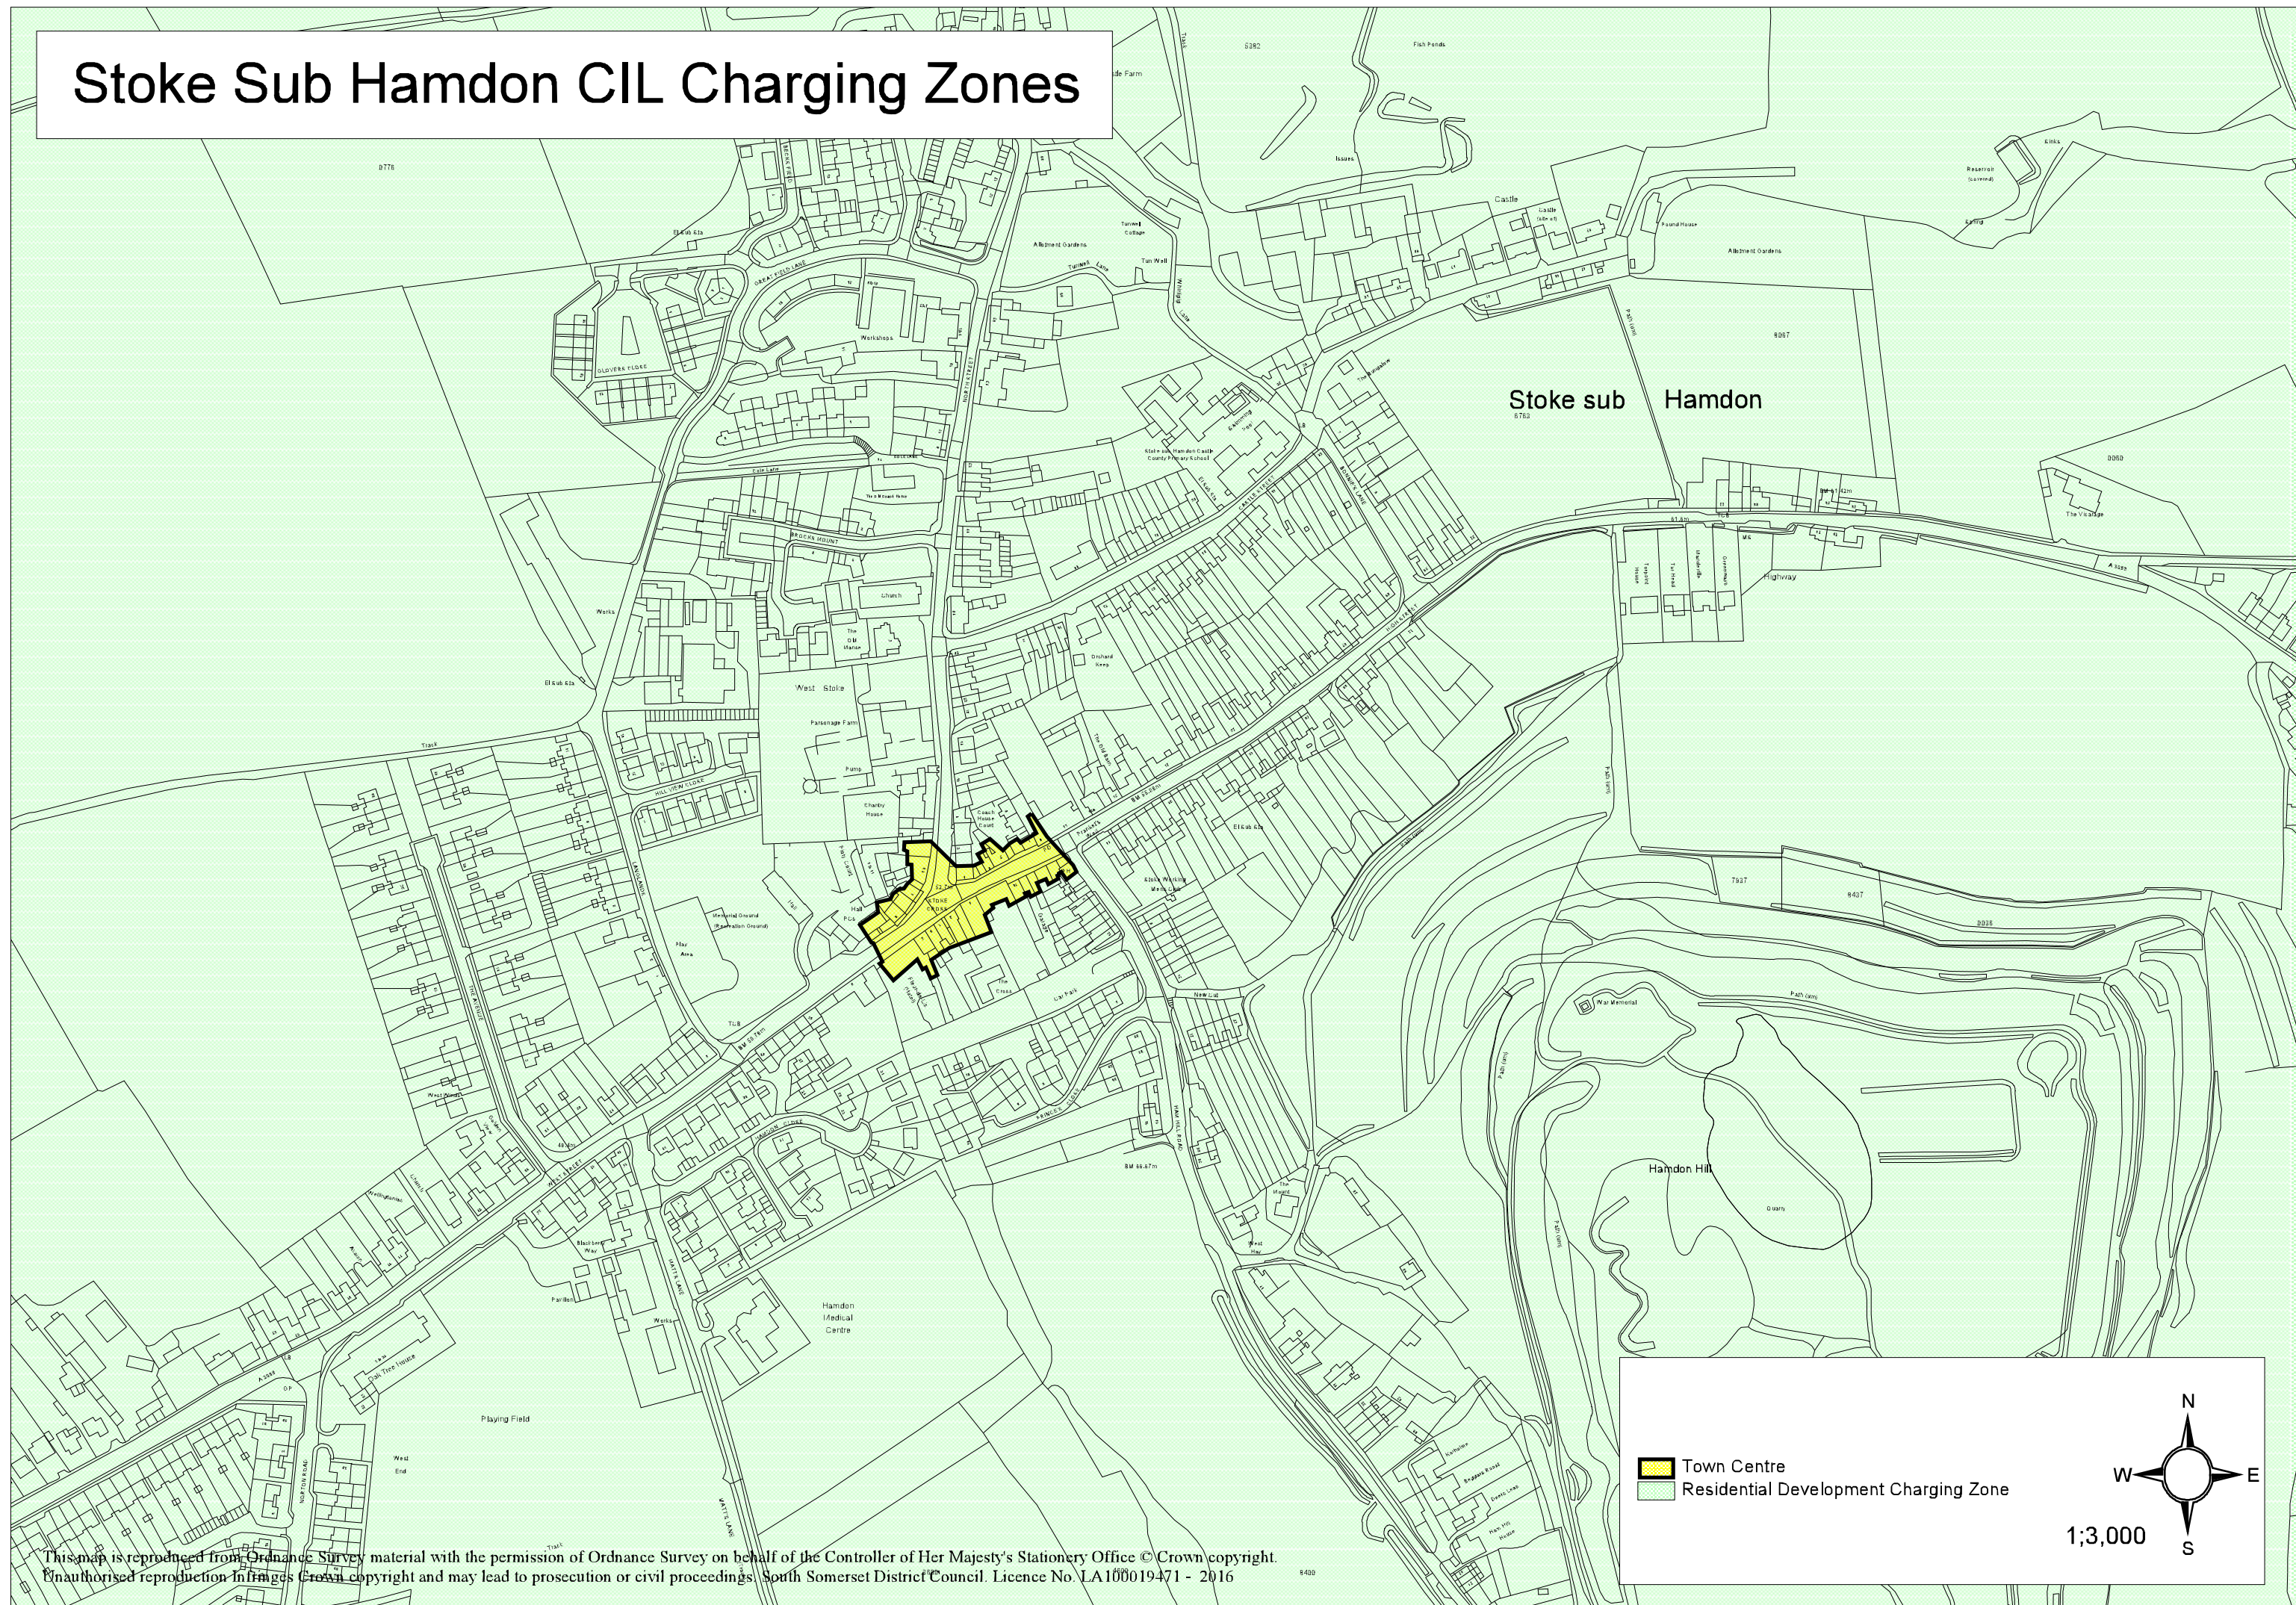

Stoke Sub Hamdon CIL Charging Zones

This map is reproduced from Ordnance Survey material with the permission of Ordnance Survey on behalf of the Controller of Her Majesty's Stationery Office © Crown copyright. Unauthorised reproduction infringes Crown copyright and may lead to prosecution or civil proceedings. South Somerset District Council. Licence No. LA100019471 - 2016