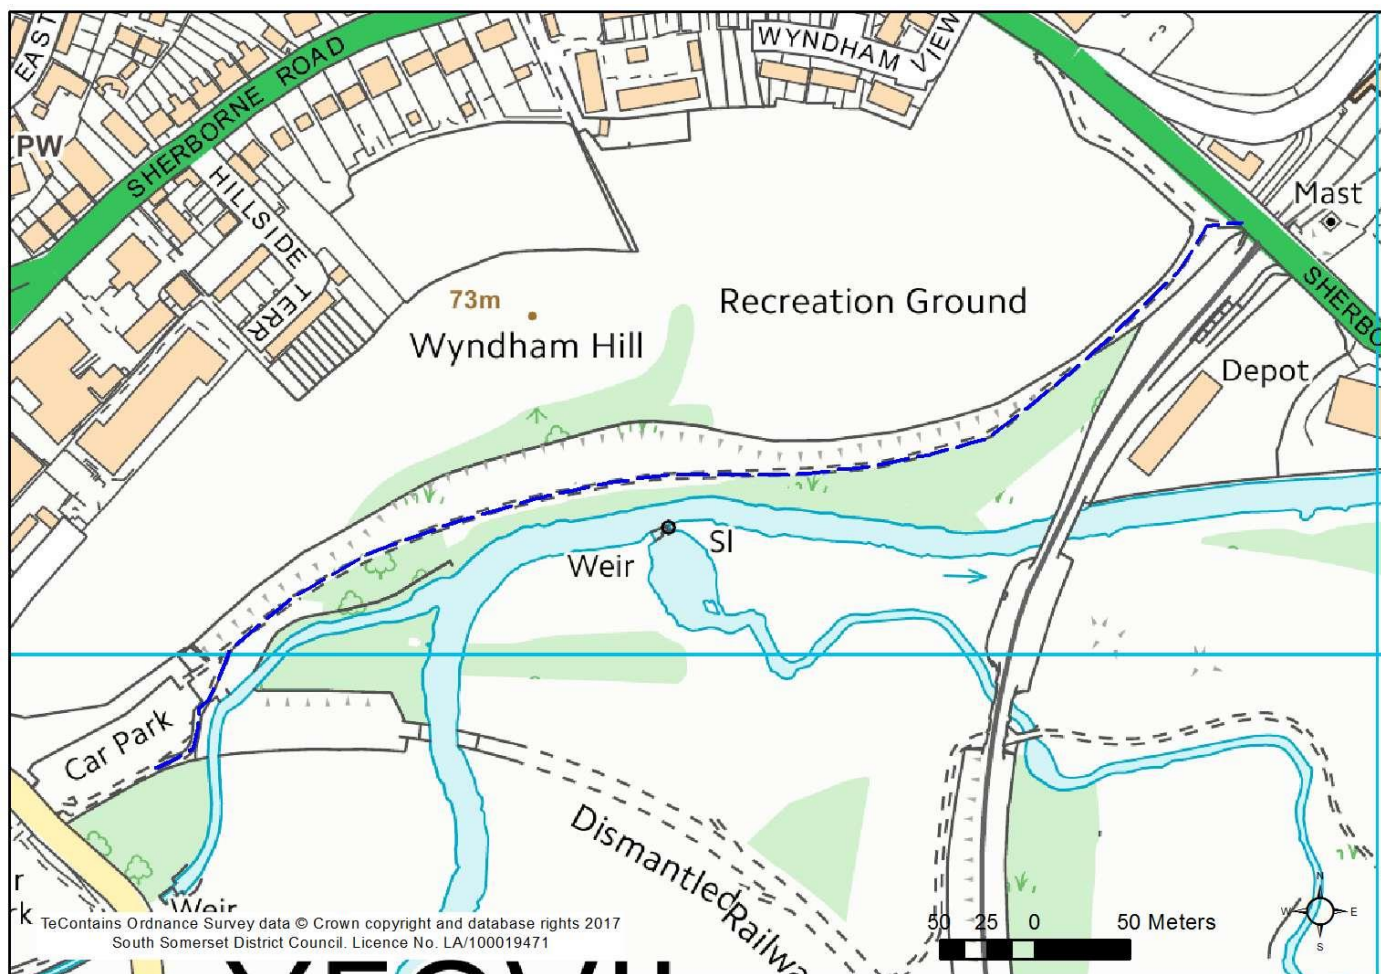

Wyndham Hill- Riverside Walk 1 Mile Grading Accessible

This walk is suitable for wheelchair and mobility scooter users. The walk is shared by cyclists so care is necessary.

1. Park at Yeovale Leisure Park (BA20 1NP).
2. The walk starts from the car park and follows the bank of the river Yeo and finishes at the junction of the Sherborne Road.
3. At the junction turn around and return to Yeovale Leisure Park.